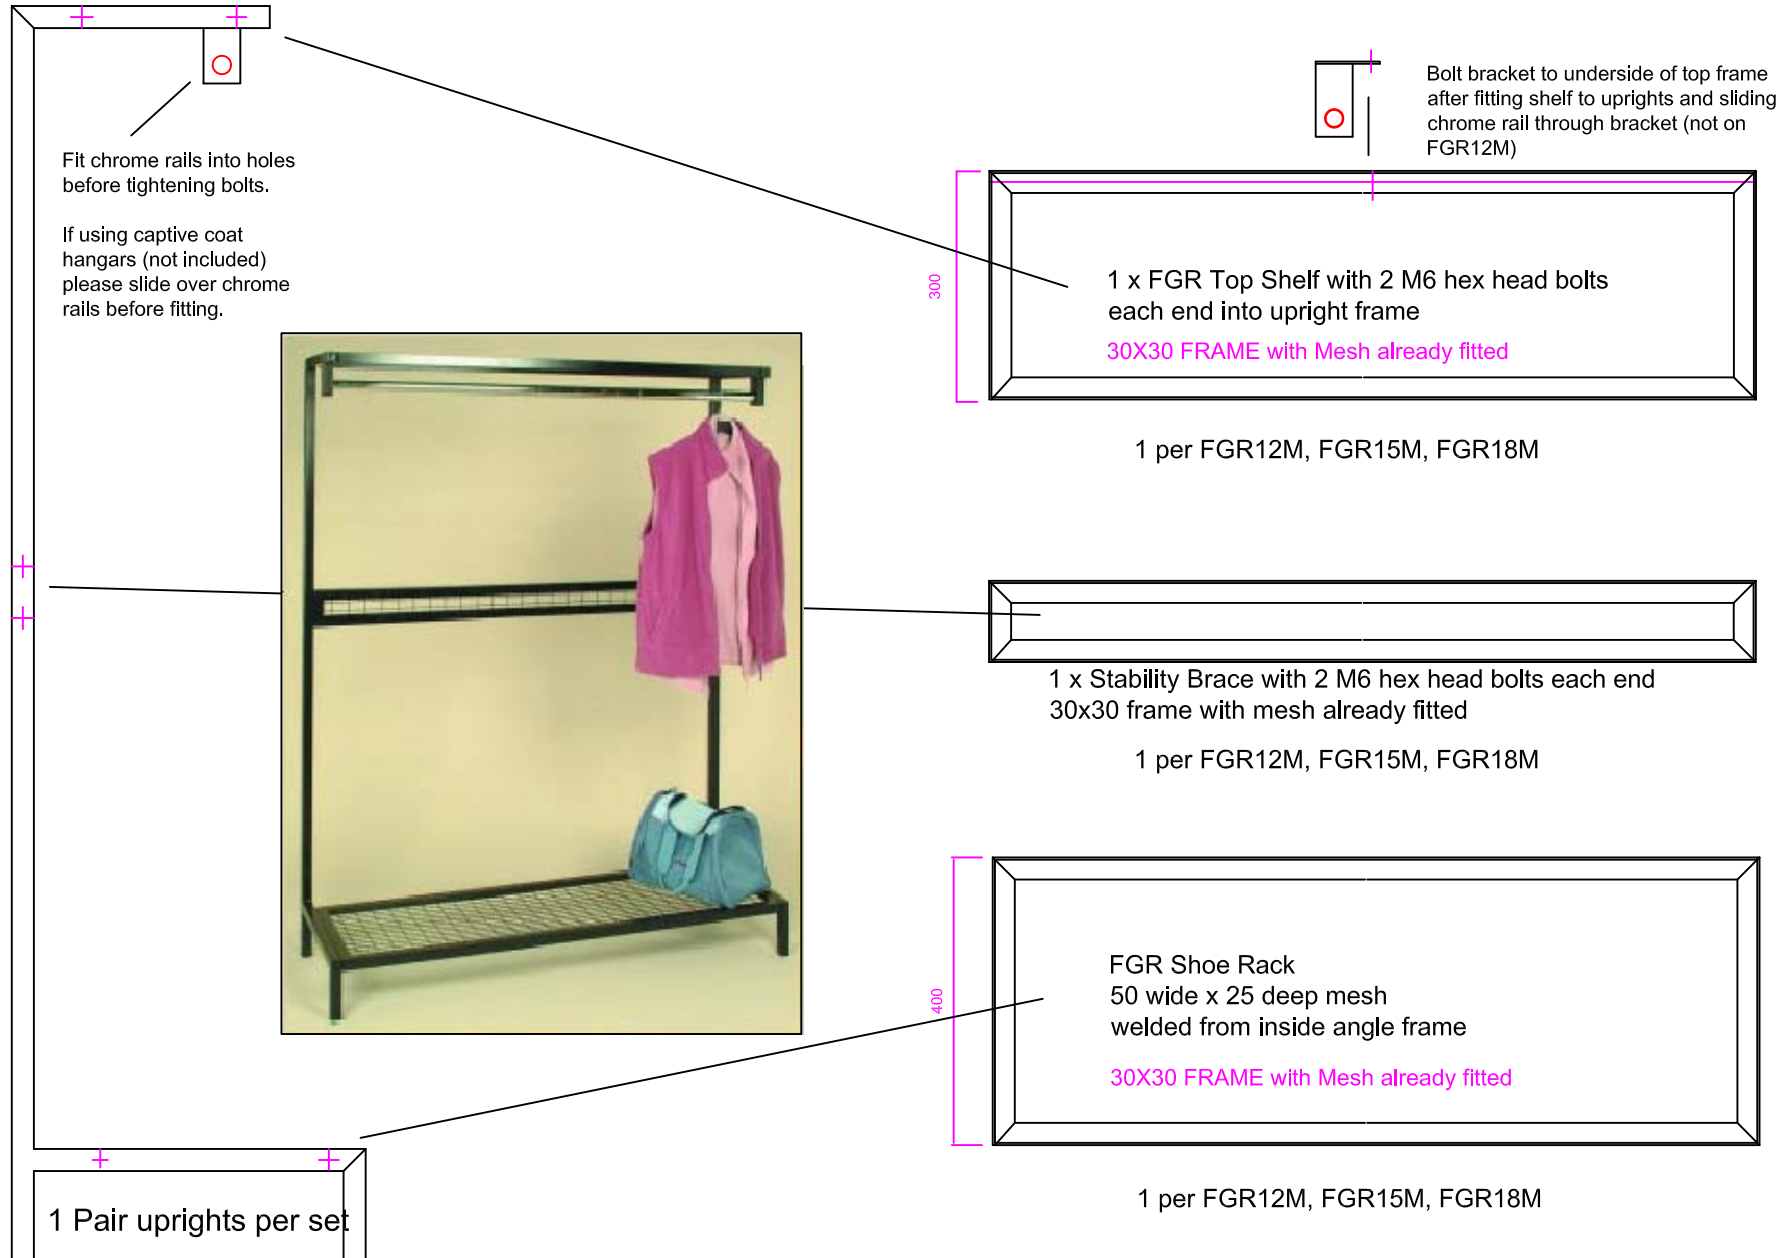

# Vers-a-cloak 'FGR' garment hanging © Copyright ESE

21 September 2006. This drawing superceeds all others, any discrepancies please report ASAP.

Unwrap all components carefully and check quantities (please report discrepancies by return).  
Please make sure all bolts and screws are well tightened before use.