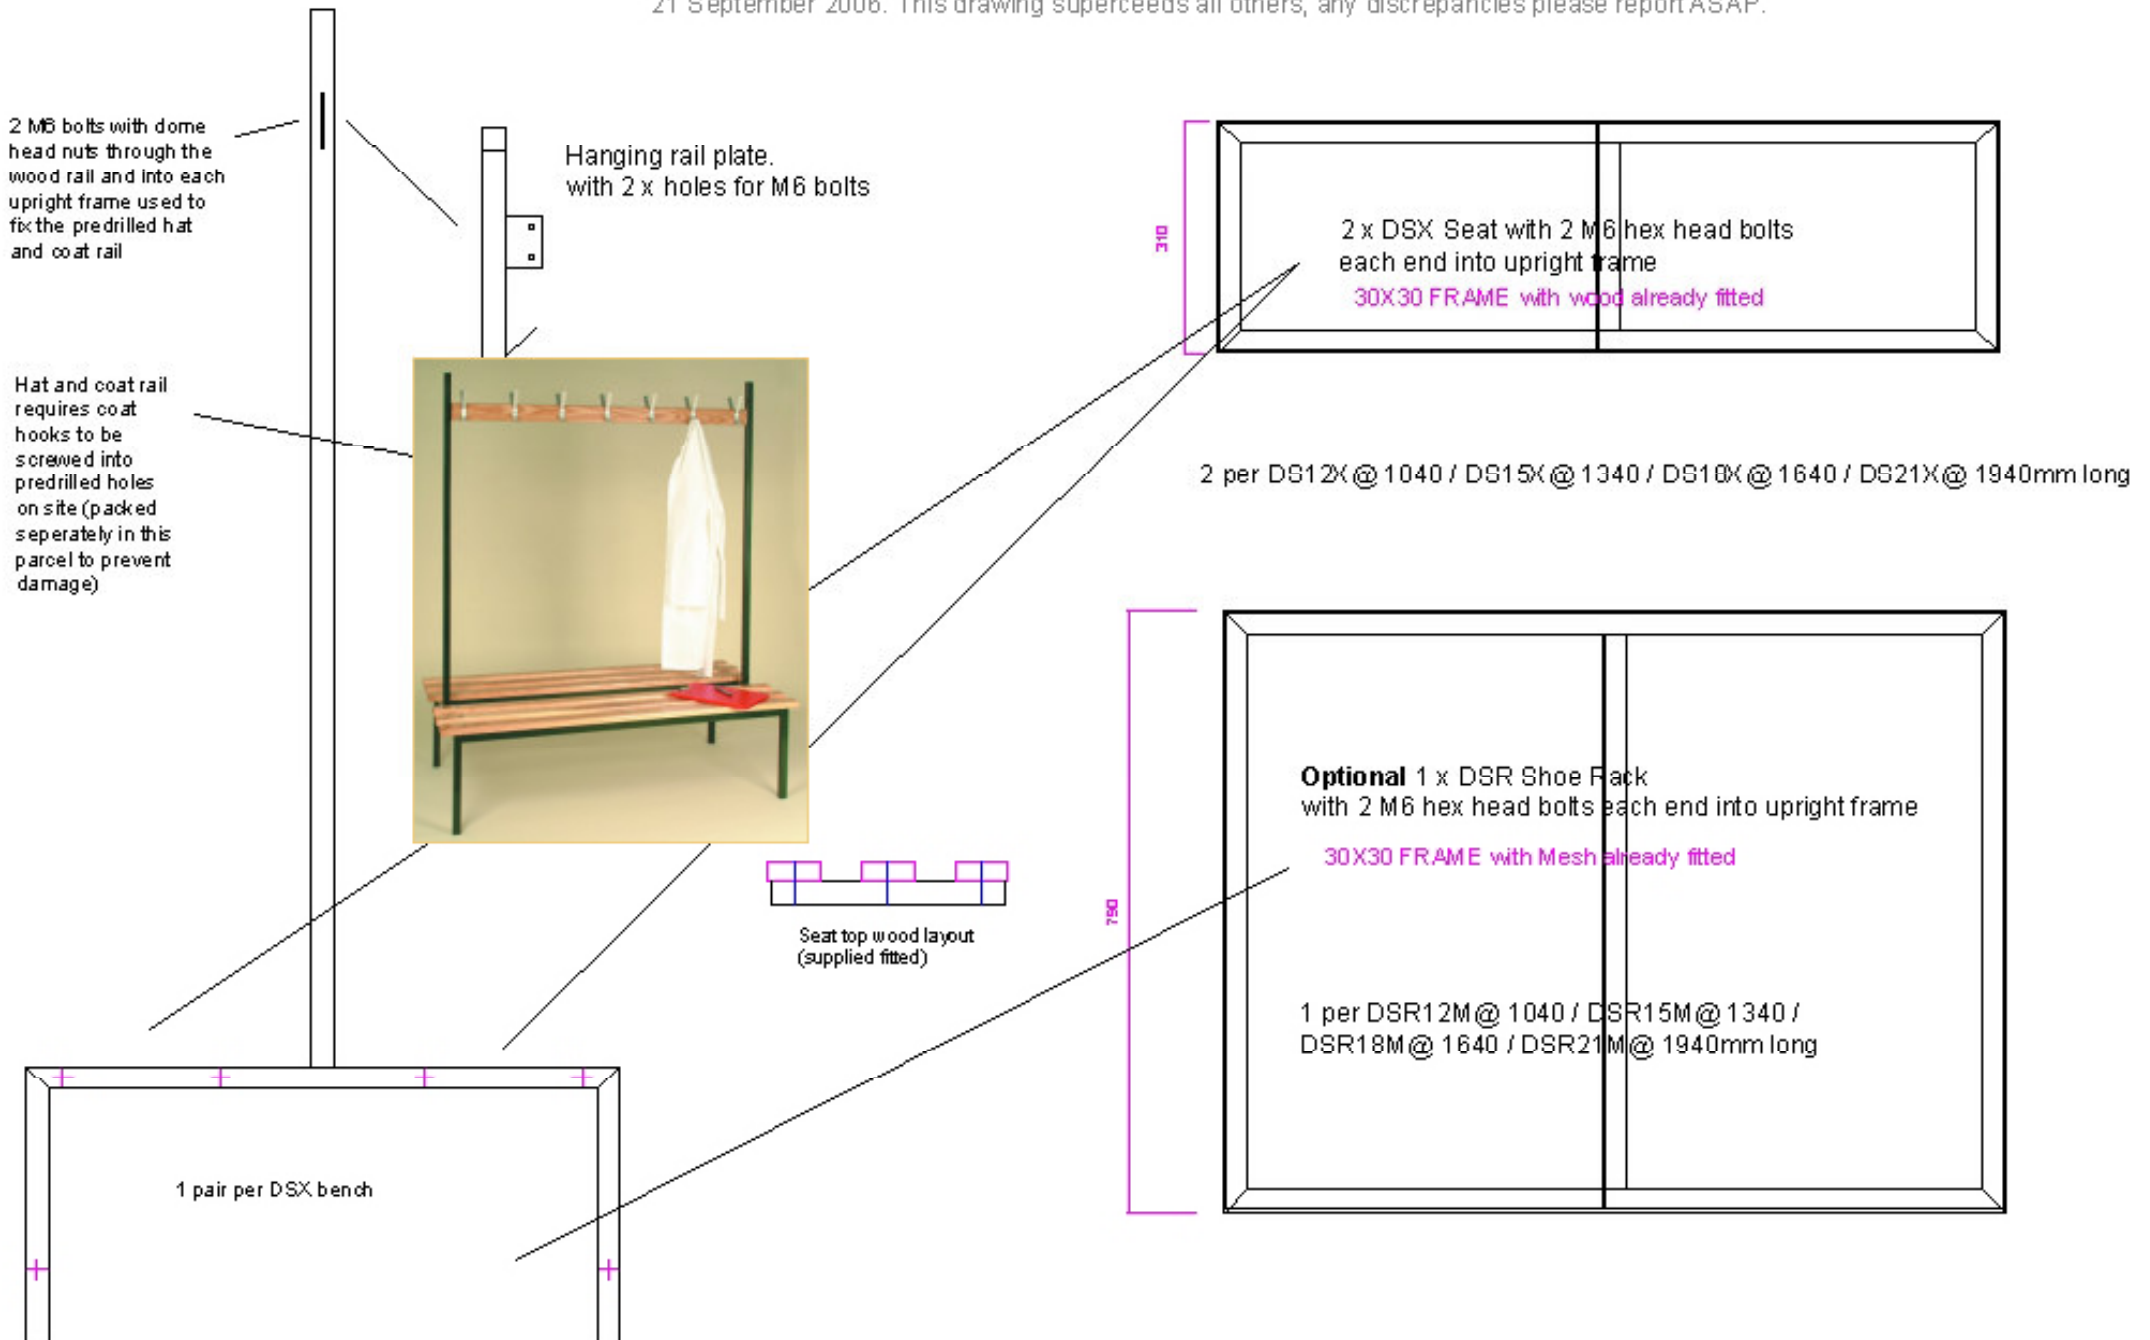

# Vers-a-double 'DSX' no top shelf double bench © Copyright ESE

21 September 2006. This drawing superceeds all others, any discrepancies please report ASAP.

Unwrap all components carefully and check quantites (please report discrepancies by return).  
Please make sure all bolts and screws are well tightened before use.