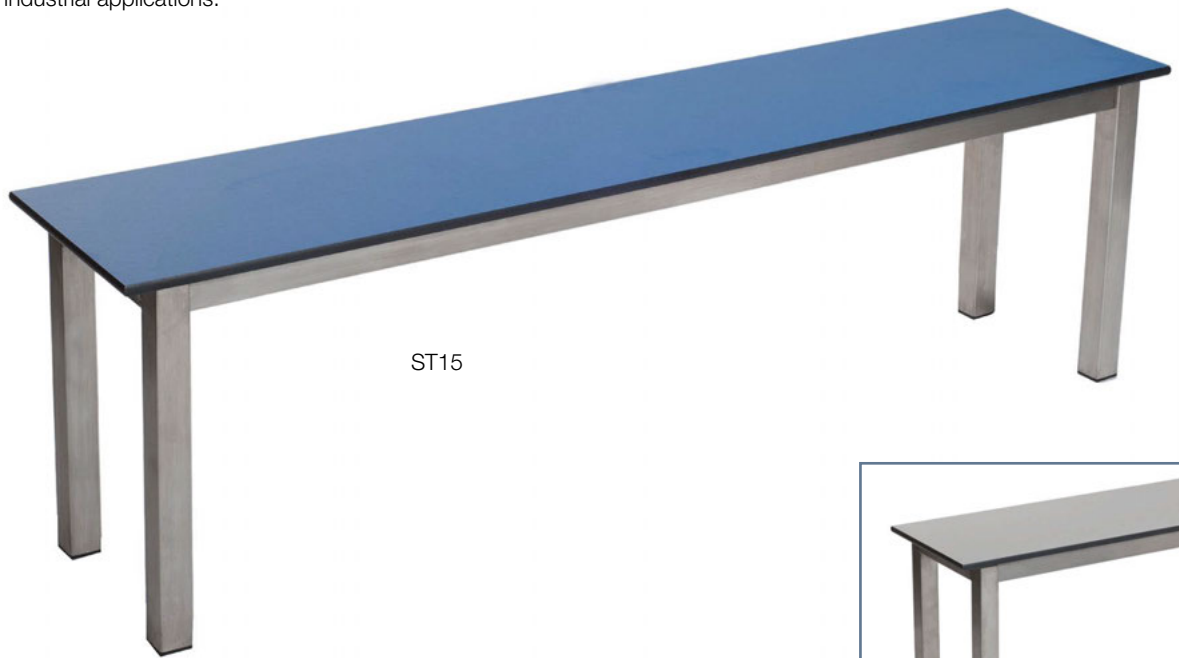

## ★ STAINLESS STEEL RANGE

New in 2011 our Stainless Steel Changing Room Bench Range has been designed in 304 grade dull polished stainless steel to provide excellent resistance to Chemicals, Weather and Water and are suitable for use in Swimming pools, Shower rooms, Food production changing facilities or even some external applications.

Optional Floor fixing brackets are available if securing the benches to the floor is required.

316 grade is also available on request for the harshest of environments.

### STAINLESS STEEL BASIC

325mm deep x 450mm high with either 12mm Solid one piece compact laminate seats in Blue or Light Grey (ST codes) or 4x 50mm x 25mm 304 grade Stainless steel seat slats (AST codes) factory fitted to a stainless seat support frame for ultimate peace of mind in industrial applications.

## STAINLESS STEEL SINGLE

STEEL  
RANGE

400mm deep x 1750mm high (450mm seat height) with either 12mm Solid one piece compact laminate seats in Blue or Light Grey (ST codes) or 4x 50mm x 25mm 304 grade Stainless steel seat slats (AST codes) factory fitted to a stainless seat support frame for ultimate peace of mind in industrial applications.